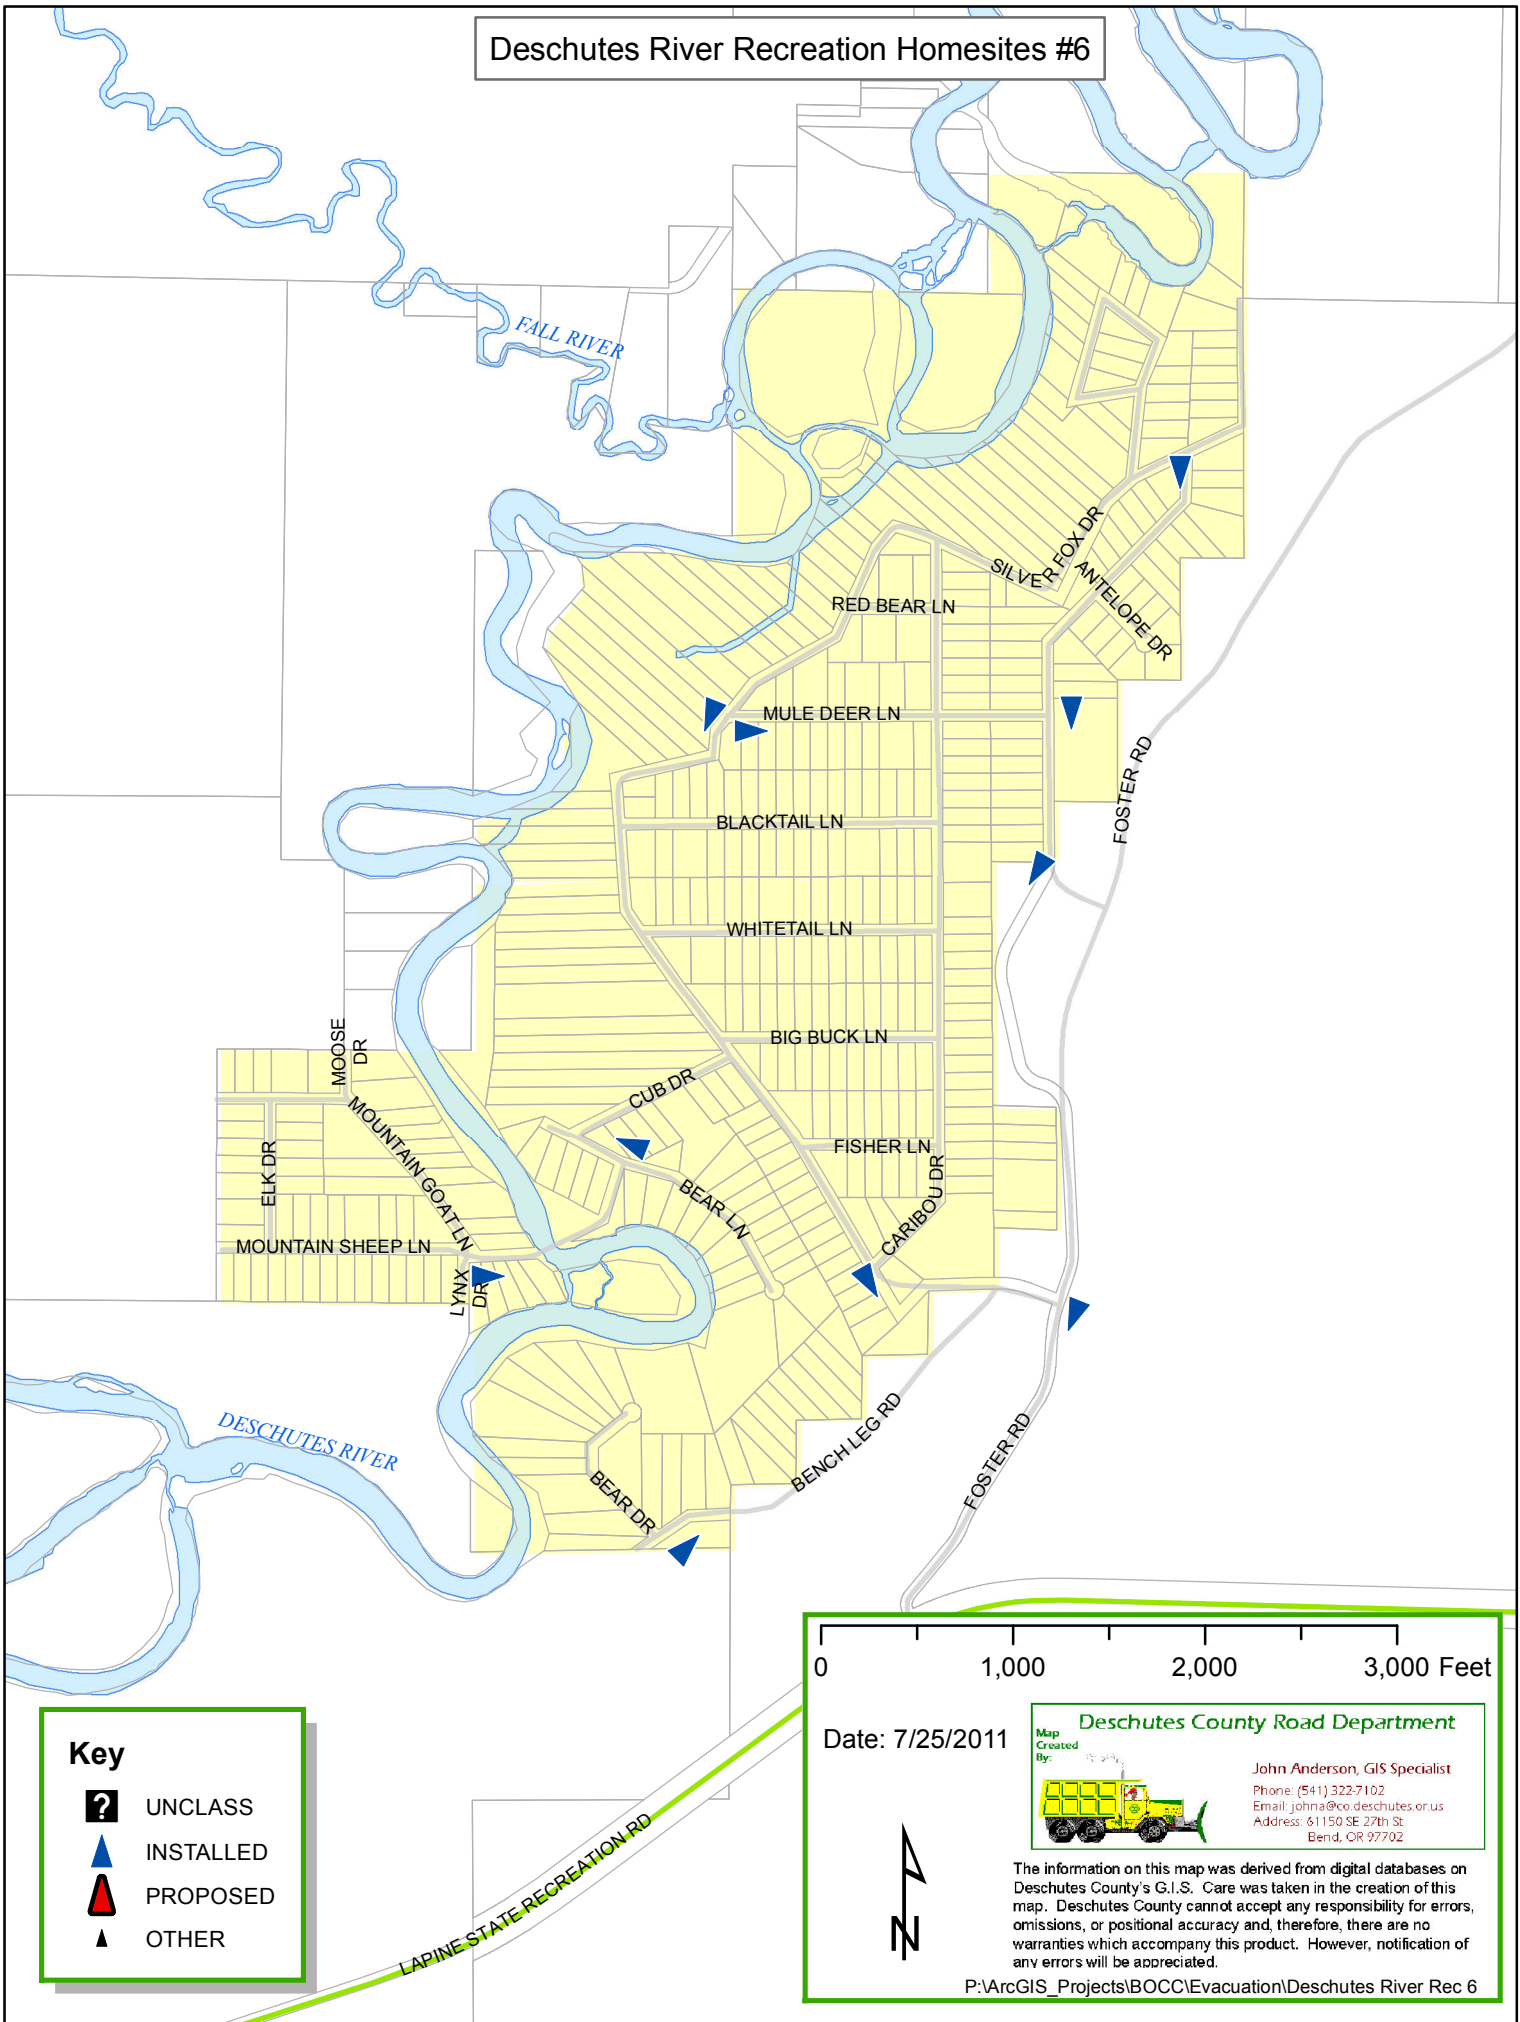

# Deschutes River Recreation Homesites #6

**Key**

-  UNCLASS
-  INSTALLED
-  PROPOSED
-  OTHER

0 1,000 2,000 3,000 Feet

Date: 7/25/2011

**Deschutes County Road Department**

Map Created By:

John Anderson, GIS Specialist  
 Phone: (541) 322-7102  
 Email: johna@co.deschutes.or.us  
 Address: 61150 SE 27th St  
 Bend, OR 97702

The information on this map was derived from digital databases on Deschutes County's G.I.S. Care was taken in the creation of this map. Deschutes County cannot accept any responsibility for errors, omissions, or positional accuracy and, therefore, there are no warranties which accompany this product. However, notification of any errors will be appreciated.