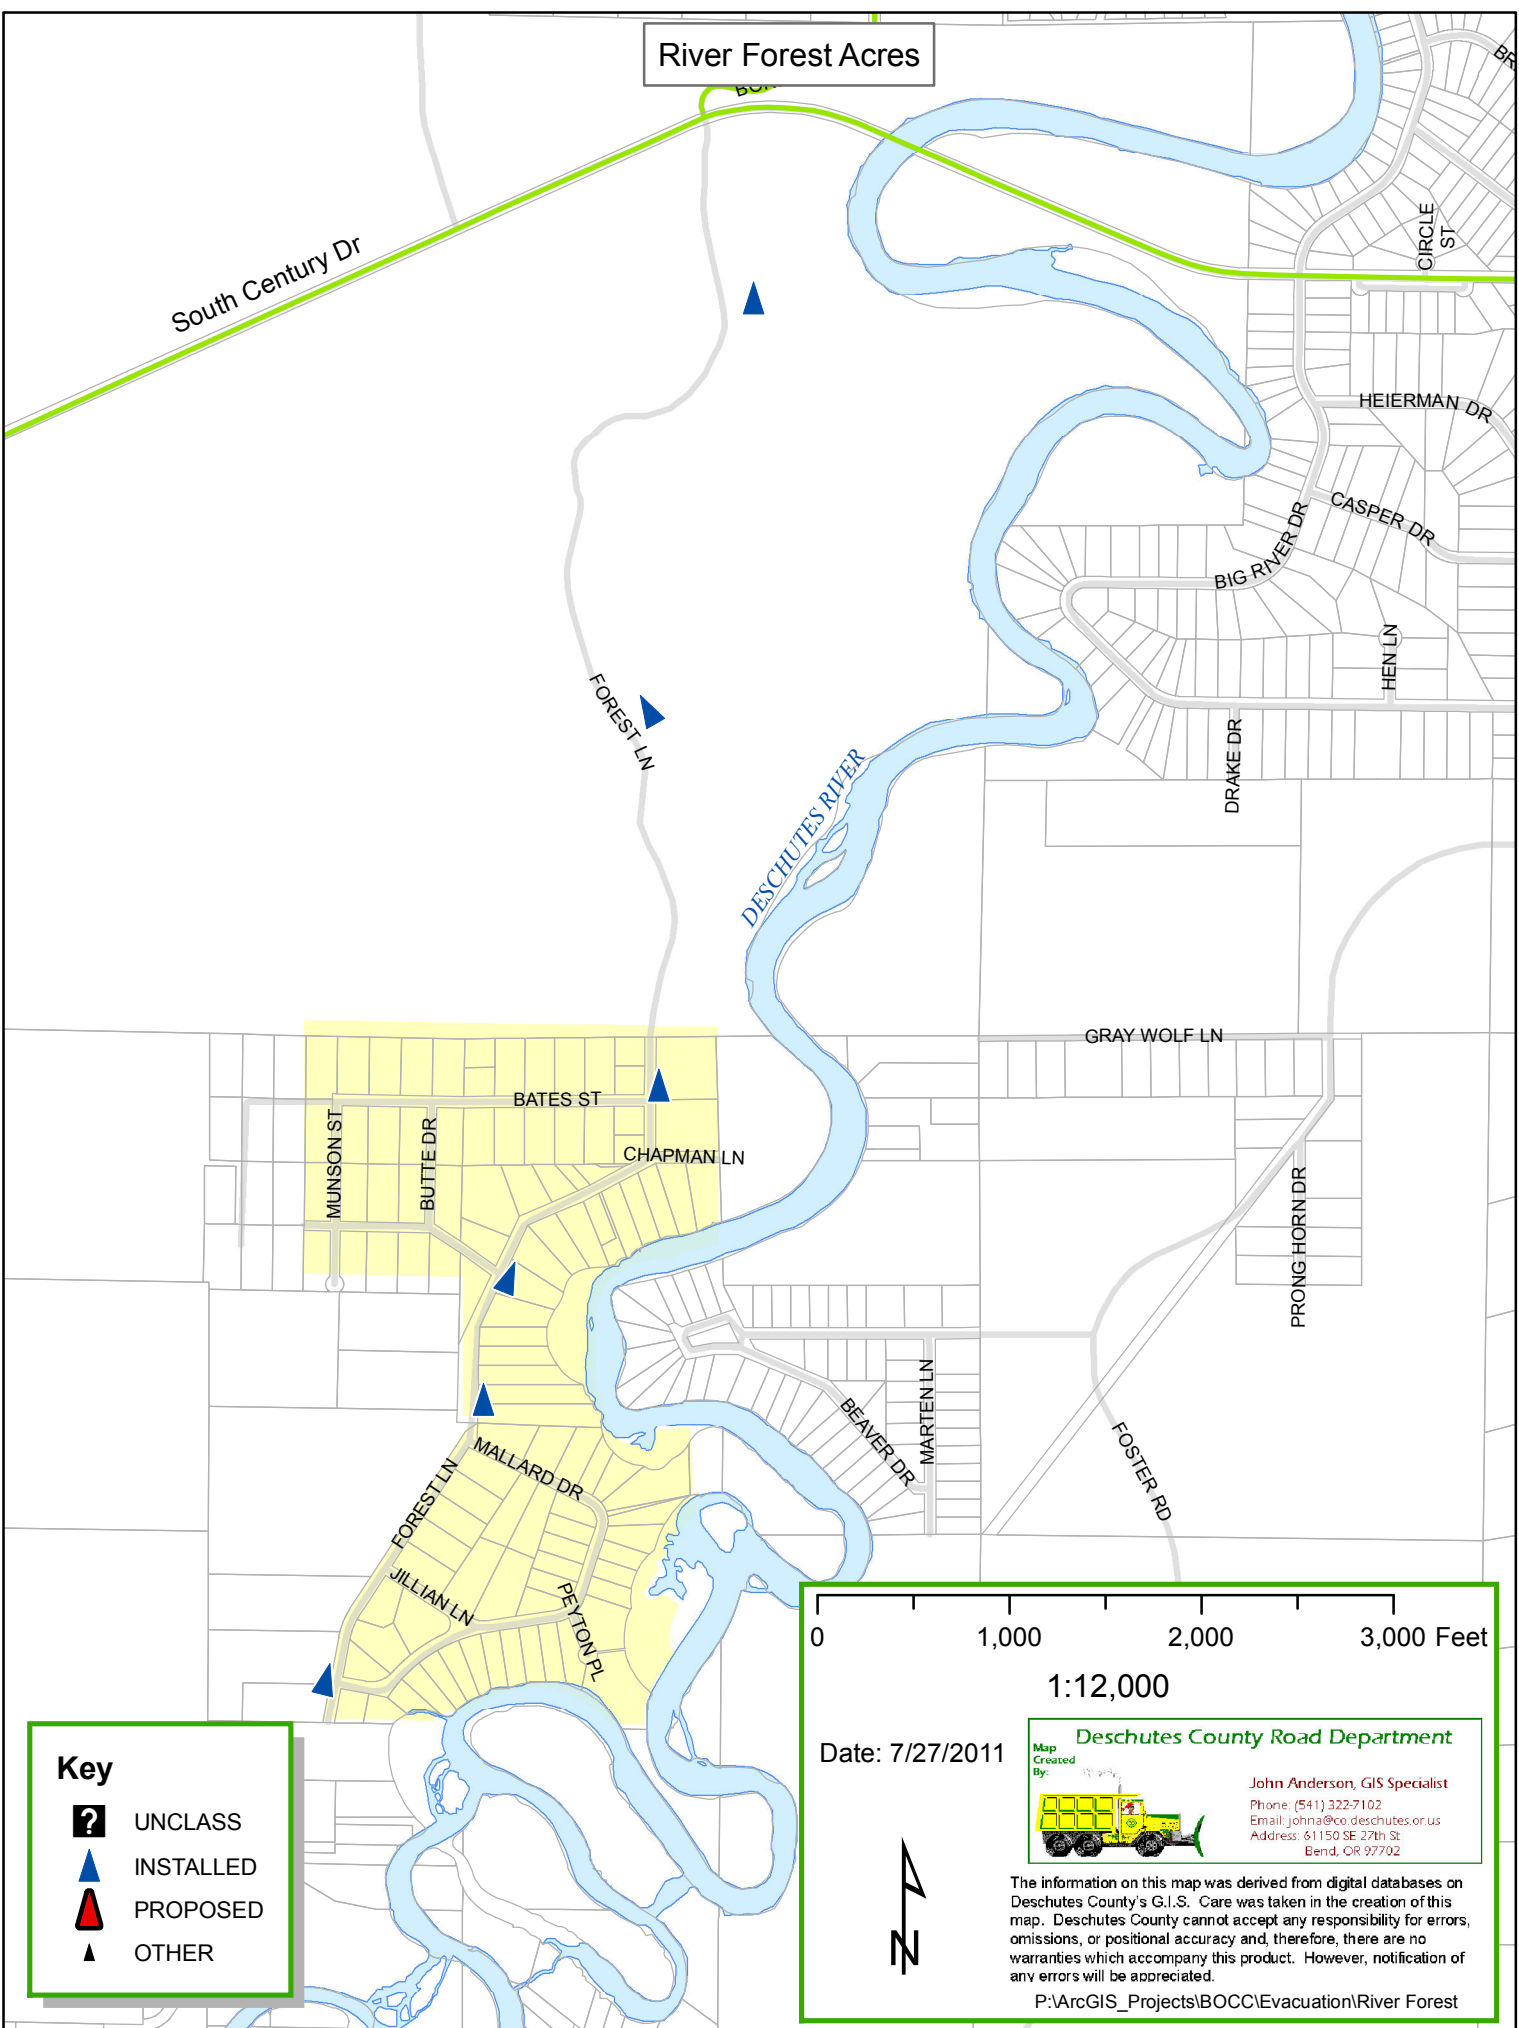

River Forest Acres

Key

- UNCLASS
- INSTALLED
- PROPOSED
- OTHER

0 1,000 2,000 3,000 Feet

1:12,000

Date: 7/27/2011

Deschutes County Road Department

Map Created By:
 John Anderson, GIS Specialist
Phone: (541) 322-7102
Email: johna@co.deschutes.or.us
Address: 61150 SE 27th St
Bend, OR 97702

The information on this map was derived from digital databases on Deschutes County's G.I.S. Care was taken in the creation of this map. Deschutes County cannot accept any responsibility for errors, omissions, or positional accuracy and, therefore, there are no warranties which accompany this product. However, notification of any errors will be appreciated.

P:\ArcGIS_Projects\BOCC\Evacuation\River Forest