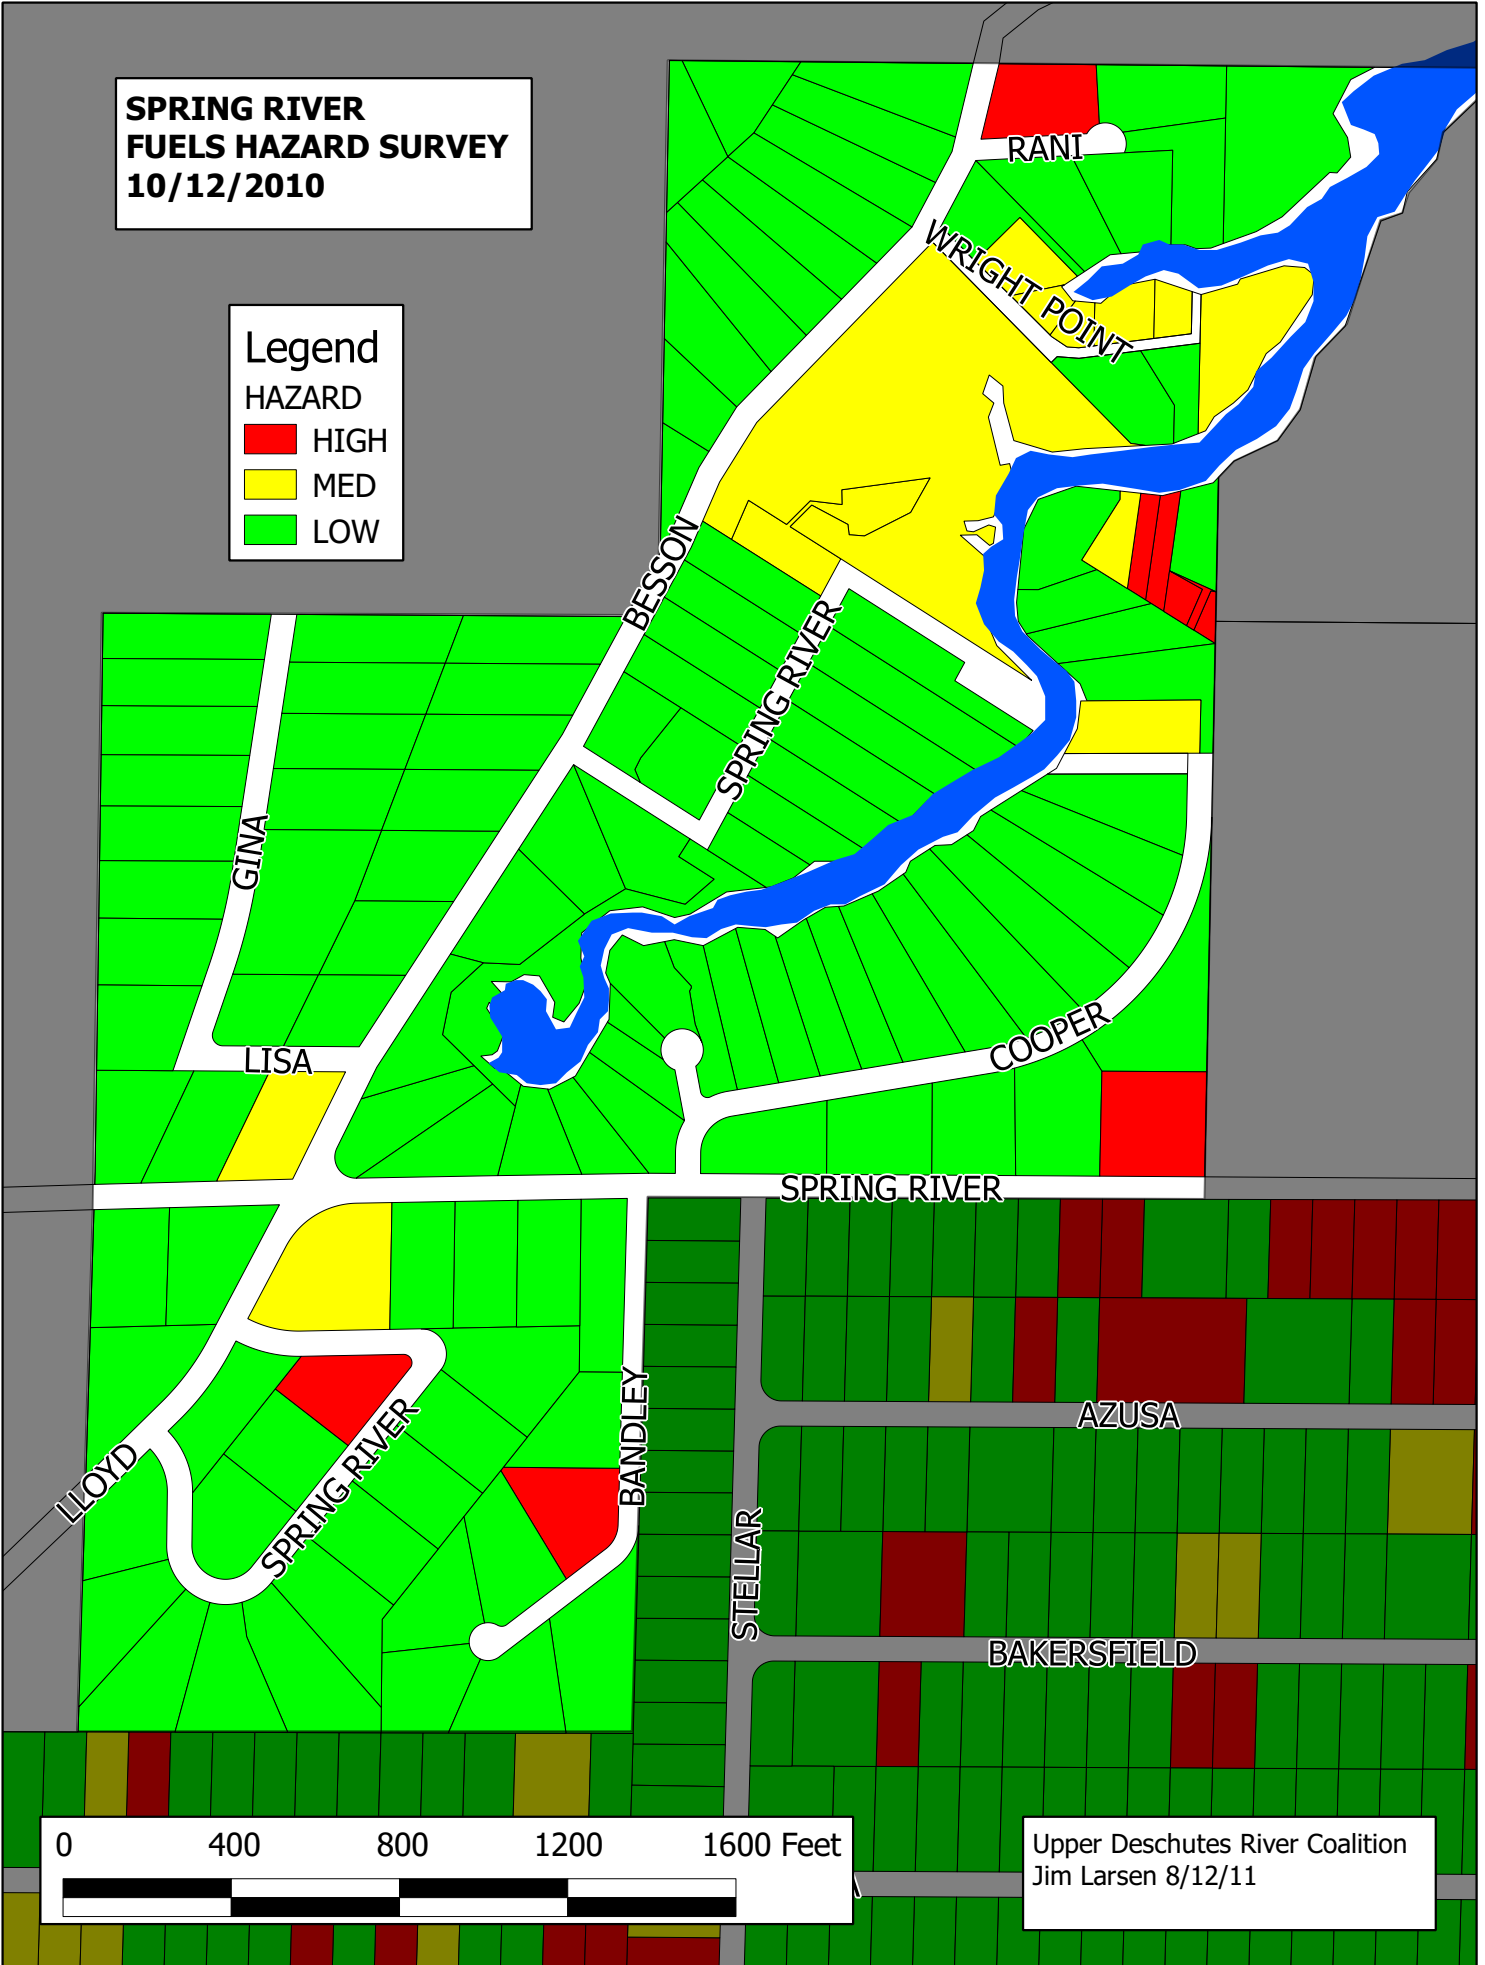

**SPRING RIVER
FUELS HAZARD SURVEY
10/12/2010**

Legend
HAZARD
HIGH
MED
LOW

Upper Deschutes River Coalition
Jim Larsen 8/12/11