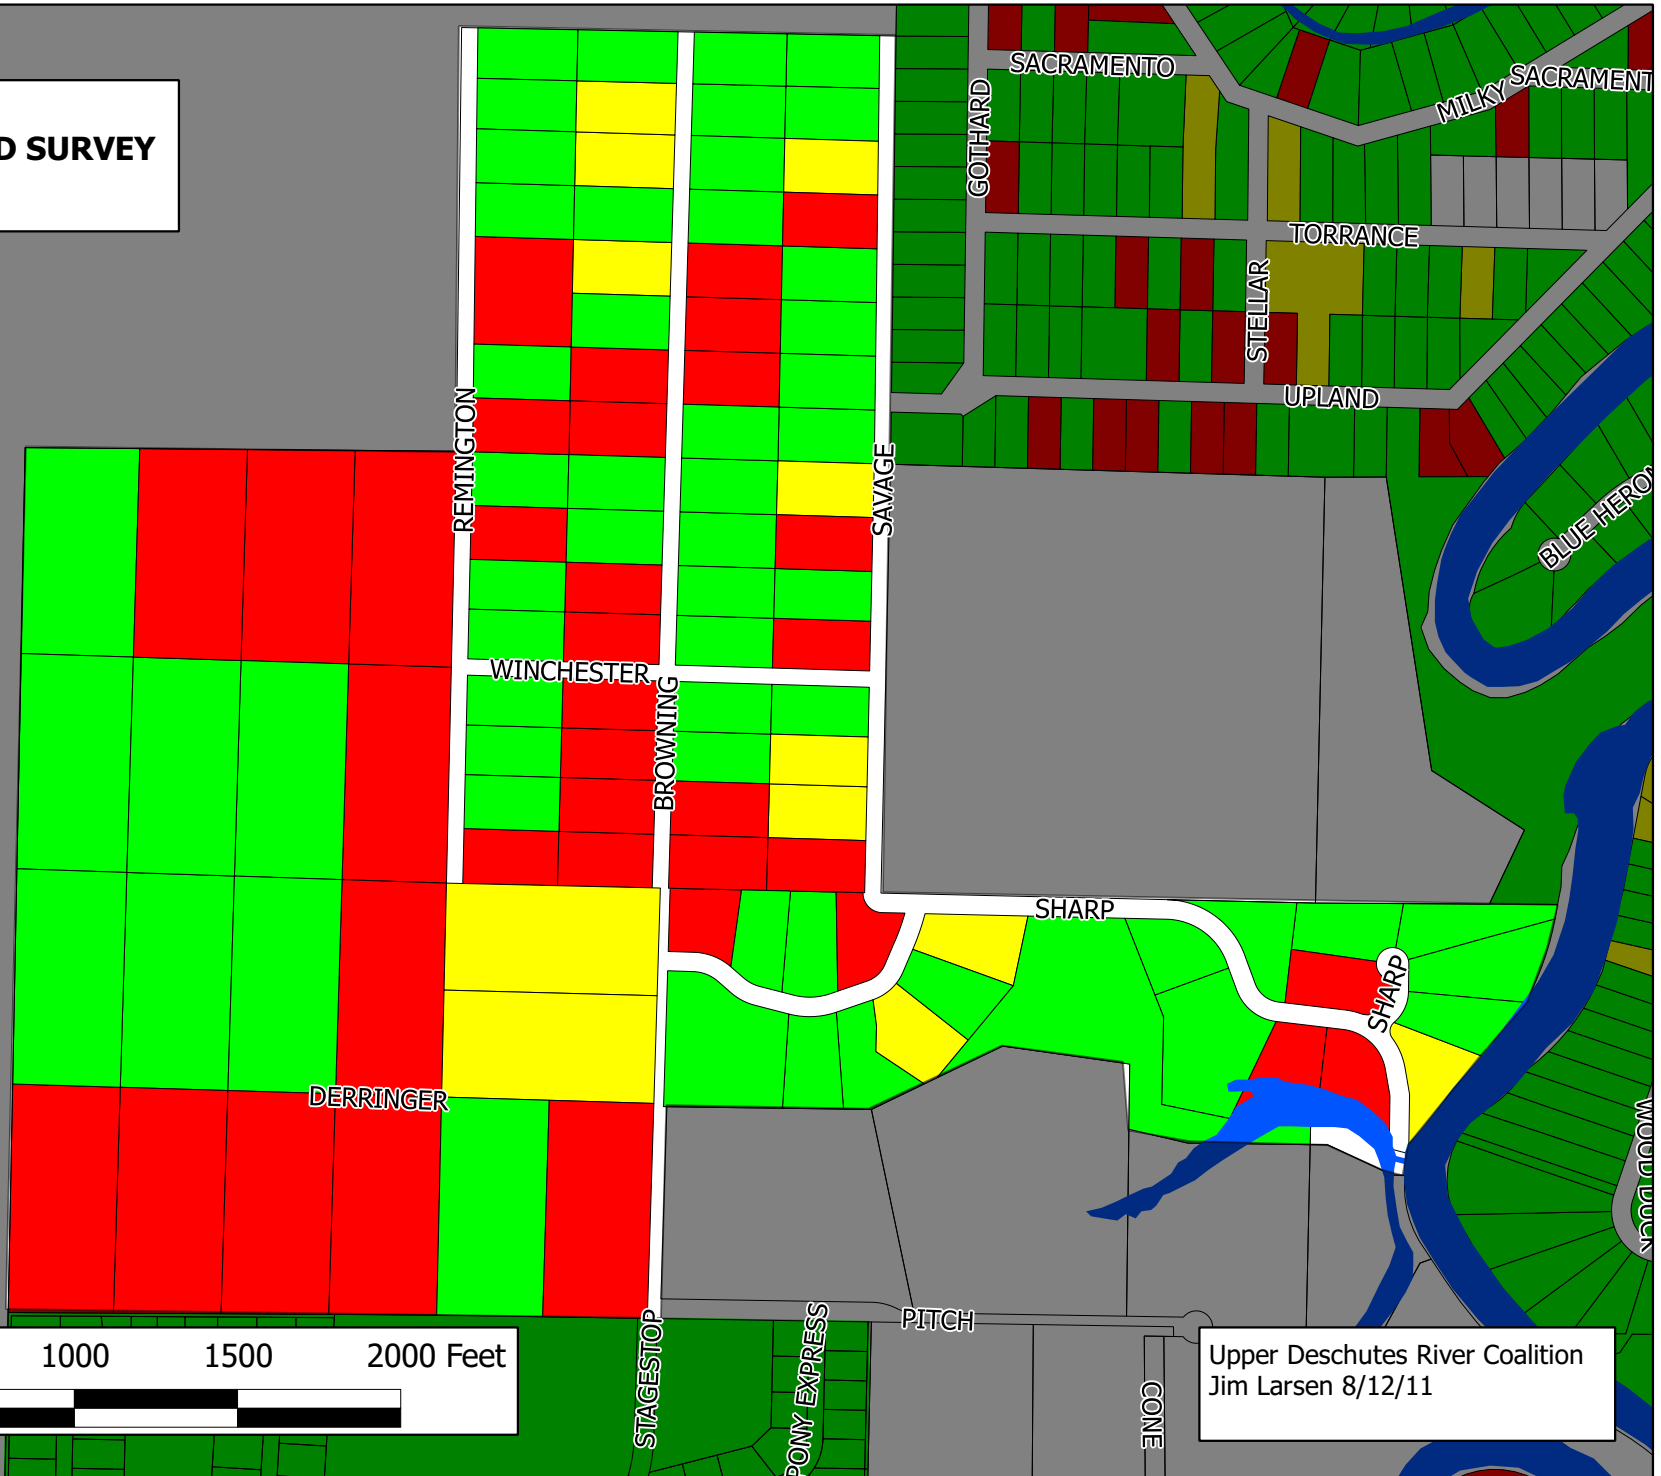

**SUNDANCE
FUELS HAZARD SURVEY
10/12/2010**

Legend
HAZARD

	HIGH
	MED
	LOW

Upper Deschutes River Coalition
Jim Larsen 8/12/11